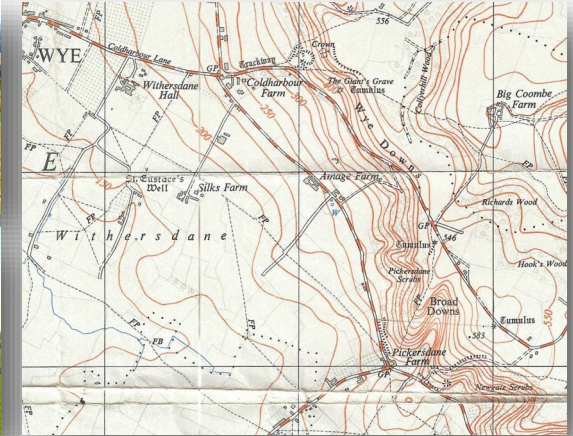

MICHAEL NIGHTINGALE MEMORIAL SEVENTH ANNUAL LECTURE

Agricultural Museum Brook : Centre for Kent History & Heritage