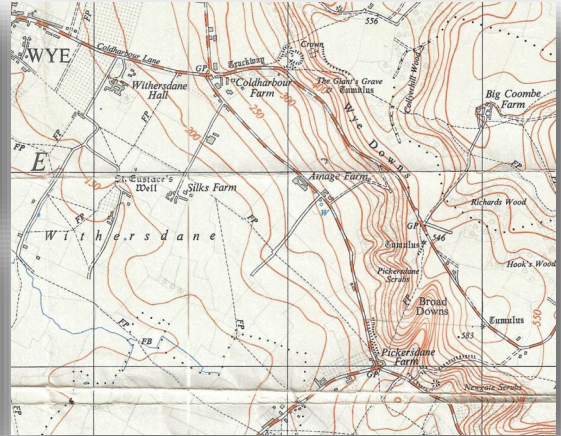

MICHAEL NIGHTINGALE MEMORIAL SEVENTH ANNUAL LECTURE

Agricultural Museum Brook : Centre for Kent History & Heritage